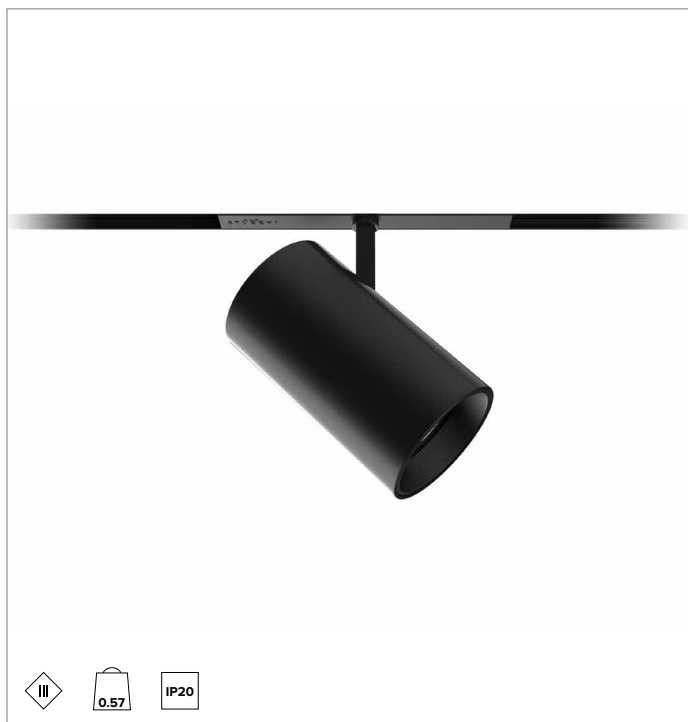

1T8074EL | FORTYEIGHT Label 7

Low voltage adjustable LED professional projector

	3000K	H(m)	D(m)	E _{max} (lx)
	Ra90		26°	
Fixture Power	23W	1	0.47	9501
Source Flux	2874lm	2	0.94	2375
Fixture Flux	2342lm	3	1.41	1056
Efficacy	102lm/W	4	1.88	594
TS1866	I _{max} =3306cd/klm	I _{max}	9501cd	5
			2.35	380

CCT nominal: 3000K

SDCM: 1.5

Lifetime (L80/B10): >50000h tq +25°C

ILLUMINOTECHNICAL CHARACTERISTICS

FL - precision optics with a black silicone cut off ring. Version with a transparent PMMA lens.

Optic: LENS

Beam angles: FL

Optical efficiency: 82%

Fixture flux: 2342lm

Luminous efficacy: 102lm/W

Photobiological safety: Compliant with RG1 low risk group

MECHANICAL CHARACTERISTICS

Painted die-cast aluminium body. The optical unit can be adjusted from 0° a 90° on the vertical plane and 360° on the horizontal plane with friction locking system.

Colour and finish: Plaster white

Dimensions: D=74mm

Weight: 0.57Kg

Version: ON-OFF

Degree of protection: IP20

ELECTRICAL CHARACTERISTICS

Electronic ON-OFF power supply for track.

Fixture Power: 23W