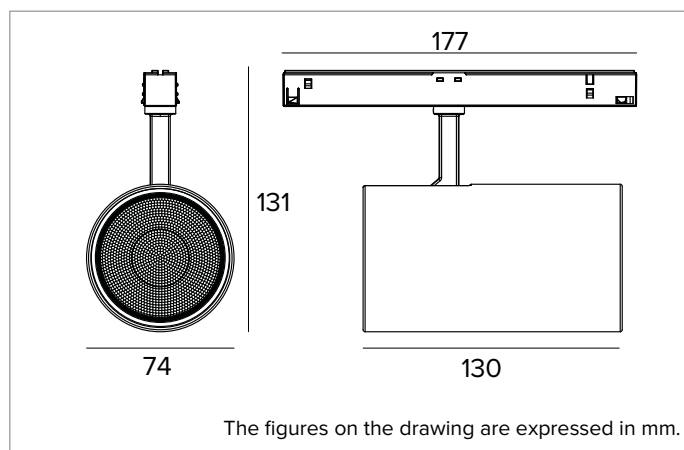

SOURCE

High efficiency Chip on Board LED Ra90. 3500K on request.

Energy efficiency class: D

Nominal power: 22W

Nominal flux: 2874lm

Colour rendering index: 90

Rf: 92

Rg: 101

CCT nominal: 3000K

SDCM: 1.5

Lifetime (L80/B10): >50000h tq +25°C

ILLUMINOTECHNICAL CHARACTERISTICS

FL - precision optics with a black silicone cut off ring. Version with a transparent PMMA lens.

Optic: LENS

Beam angles: FL

Optical efficiency: 82%

Fixture flux: 2342lm

Luminous efficacy: 102lm/W

Photobiological safety: Compliant with RG1 low risk group

MECHANICAL CHARACTERISTICS

Painted die-cast aluminium body. The optical unit can be adjusted from 0° a 90° on the vertical plane and 360° on the horizontal plane with friction locking system.

Colour and finish: Plaster white

Dimensions: D=74mm

Weight: 0.57Kg

Version: ON-OFF

Degree of protection: IP20

ELECTRICAL CHARACTERISTICS

Electronic ON-OFF power supply for track.

Fixture Power: 23W

Power supply: 48Vdc

Insulation Class: CLASS 3

Class F: YES

Ambient temperature: 0°C / +25°C

INSTALLATION

Quick coupling system for mounting the product on the track.

NOTES

Not polarized fixture. The arm is and the adapter are supplied in the same colour as the body of the projector. 110-277Vac version available on request.

WARRANTY

5 years.

WARNING

Luminaire designed for disposal/recycling at end-of-life. Replaceable (LED only) light source by a professional. Replaceable control gear by a professional.

Due to the technological evolution of the electronic components, the data provided may be updated, and as such, confirmation must be requested during the order process.

Luminous flux and power supply have +/-10% tolerances with respect to the indicated value. tq +25°C (CIE 121).

We reserve the right to make technical changes.

Targetti Sankey S.r.l.
Via Pratese, 164
50145 Firenze - Italy
Tel: +39 055 37911
targetti.com
targetti@targetti.com

CCIAA Firenze
Share Capital:
€ 500.000,00
VAT N. (IT):
01537660480
R.E.A: FI-275656

TARGETTI